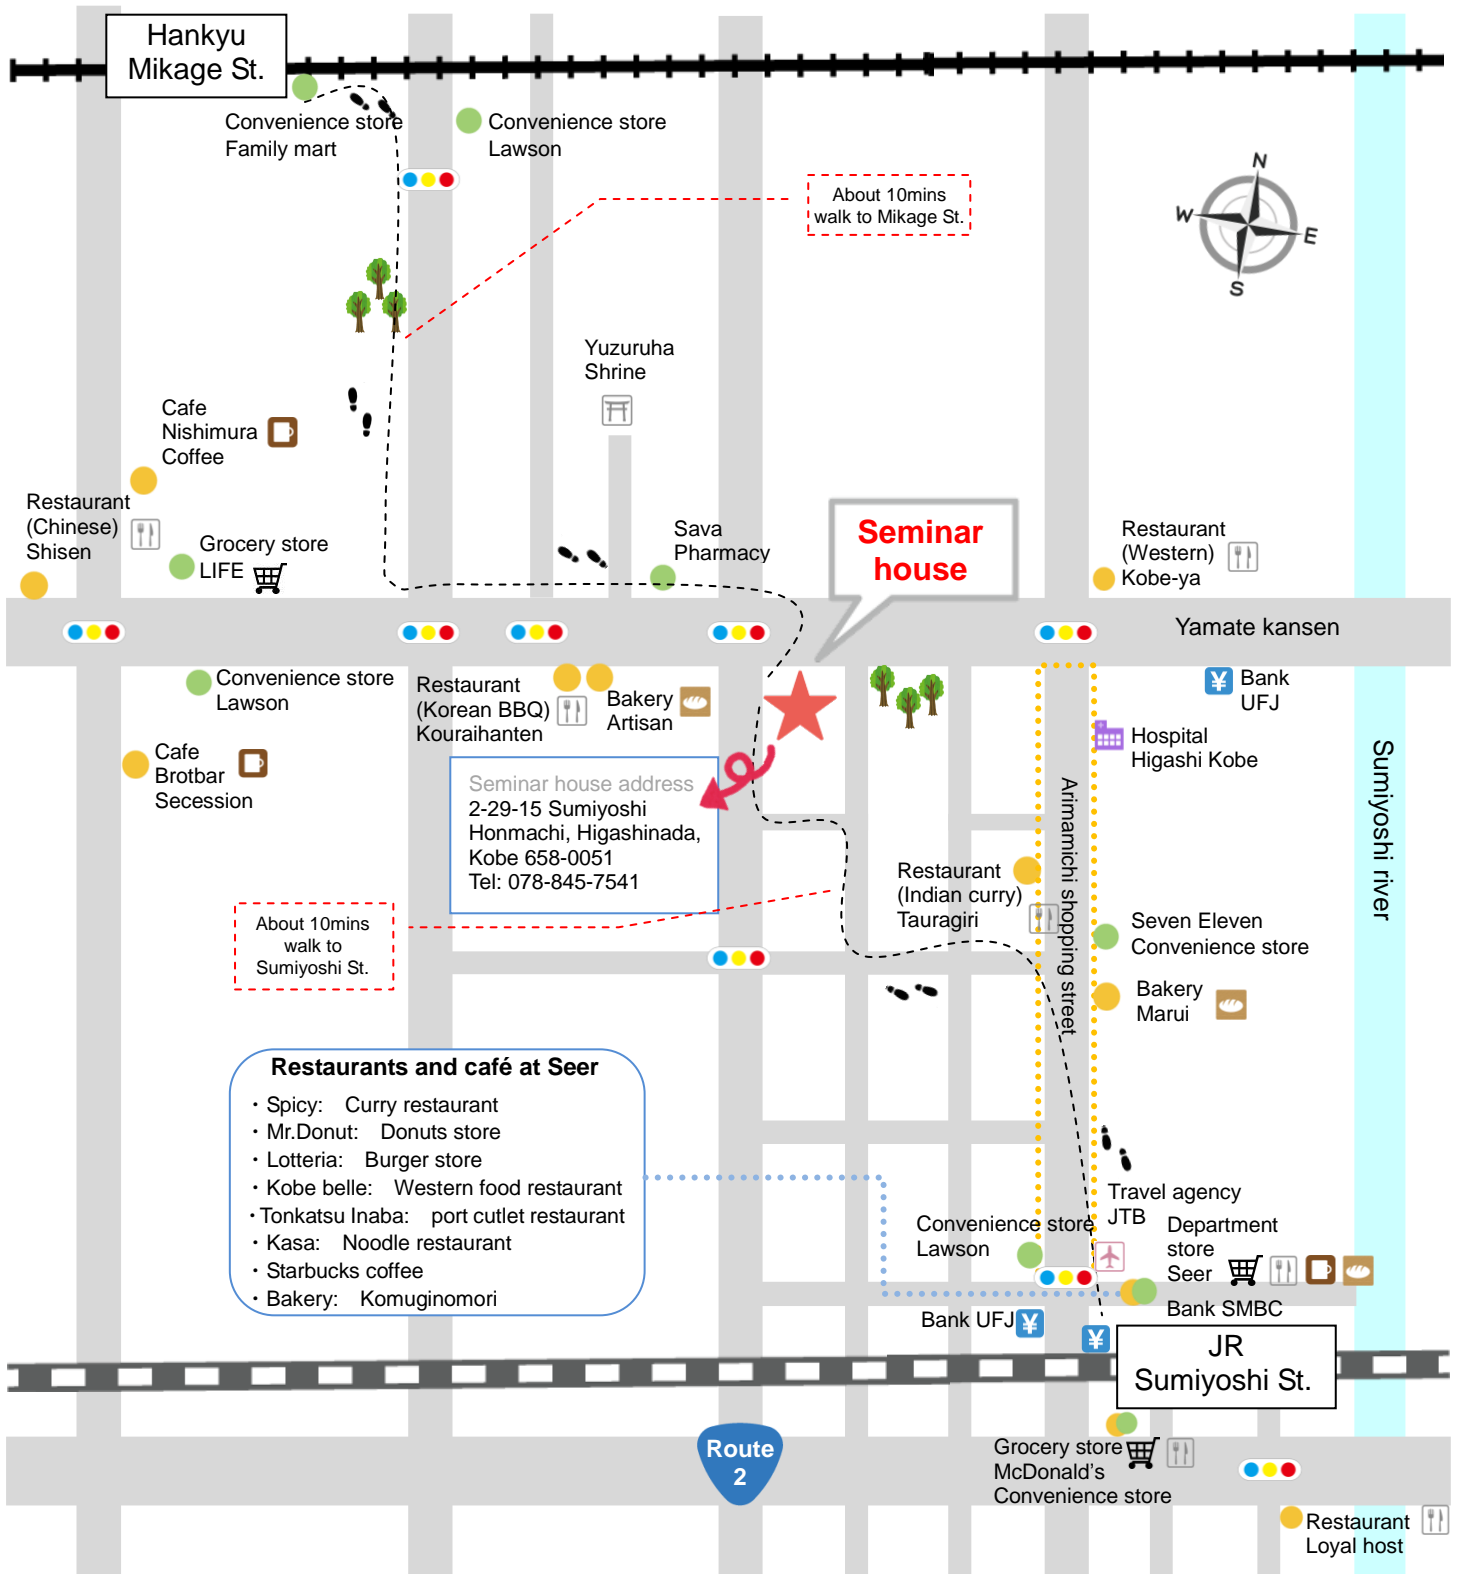

Seminar house neighboring map

2019.09 現在

KSC 作成

Sannomiya ←

→ Osaka

- Restaurants and café at Seer**
- Spicy: Curry restaurant
 - Mr.Donut: Donuts store
 - Lotteria: Burger store
 - Kobe belle: Western food restaurant
 - Tonkatsu Inaba: port cutlet restaurant
 - Kasa: Noodle restaurant
 - Starbucks coffee
 - Bakery: Komuginomori